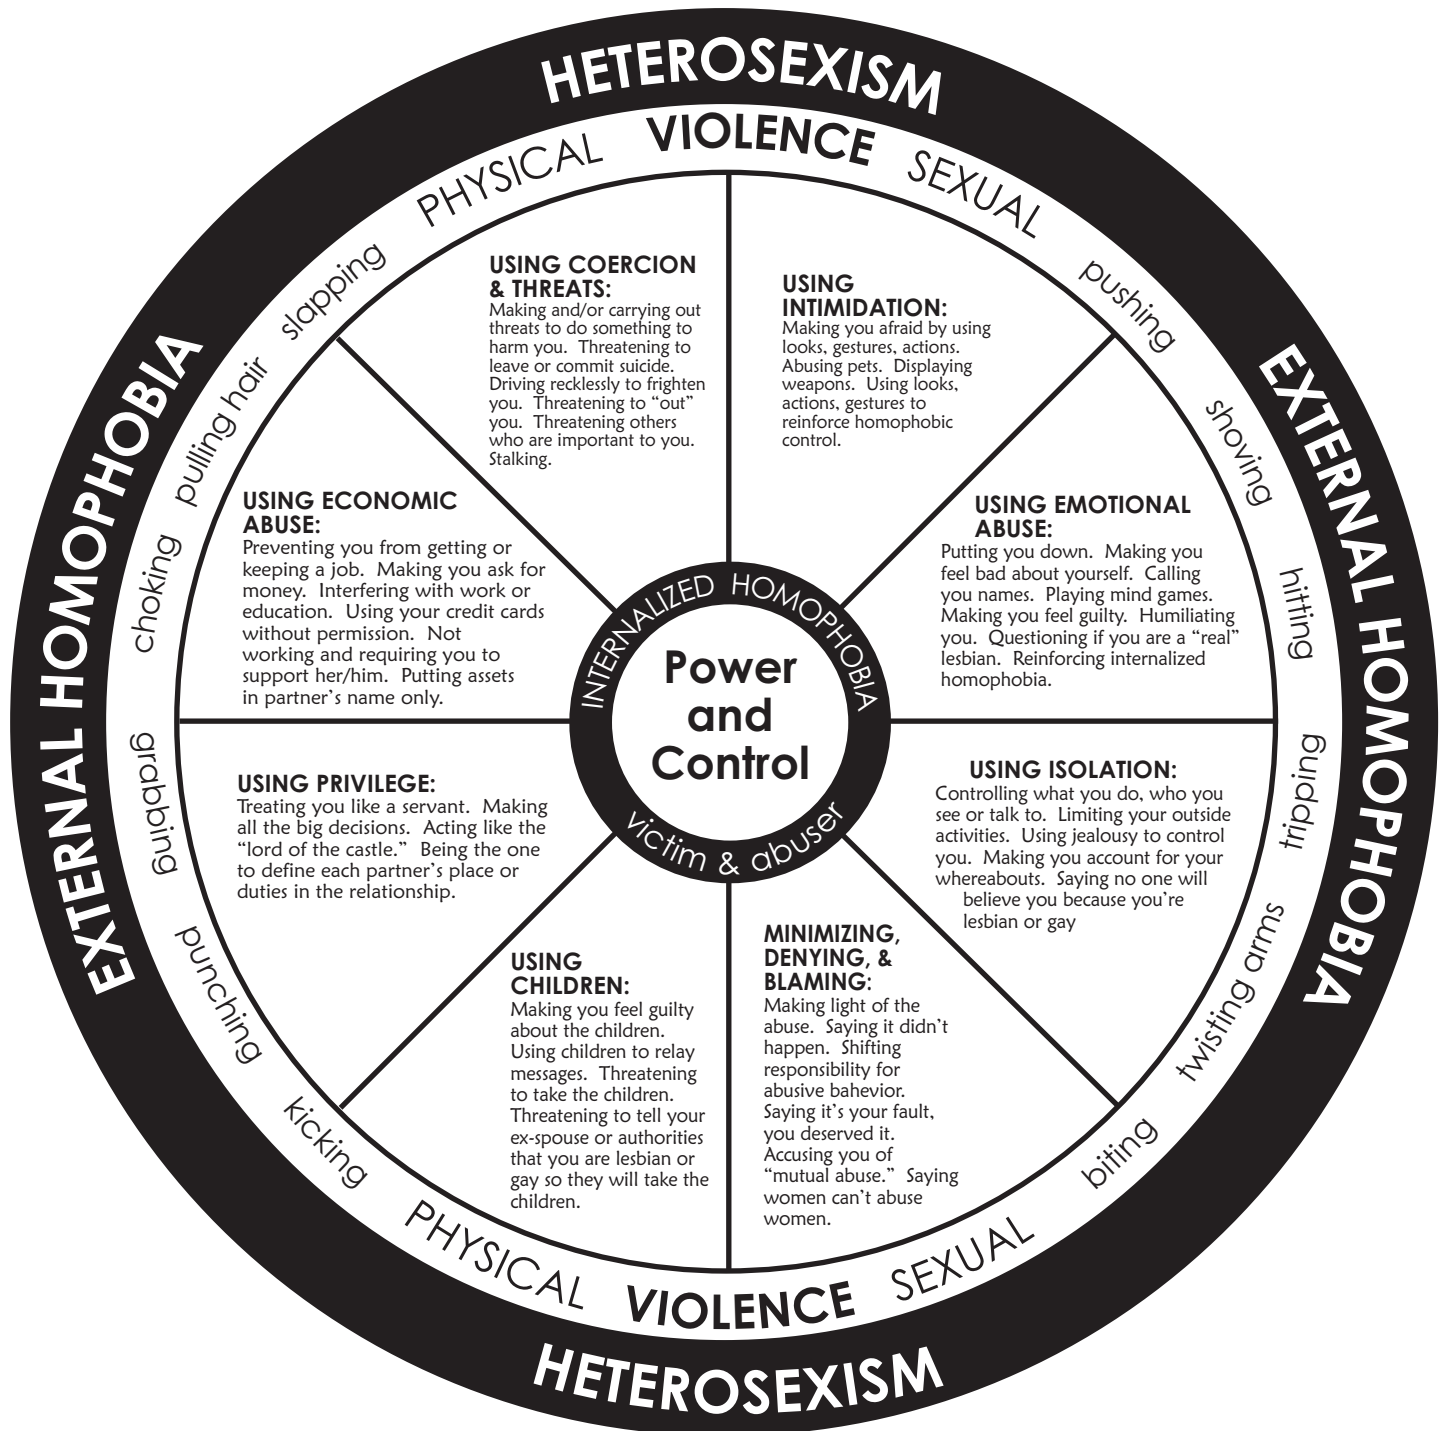

LESBIAN/GAY POWER AND CONTROL WHEEL

Produced and distributed by:

Developed by Roe & Jagodinsky;
inspired and adapted from:
Domestic Abuse Intervention Project
202 East Superior Street
Duluth, MN 55802

NATIONAL CENTER
on Domestic and Sexual Violence
training • consulting • advocacy